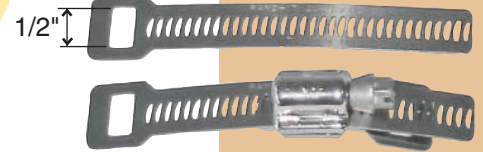

Adjustable Clamping Systems

Worm Gear Clamp

Part No.	Material*	Width		Inside Diameter Range				Package Quantity	Package Weight		Application Tools
		In	mm	Min	Max	Min	Max		Lbs	Kg	
V20299	301 SS	5/16	7.9	1/4	5/8	6	16	10/box	0.2	0.1	Hex or Screw Driver
V20399	301 SS	5/16	7.9	3/8	7/8	8	23	10/box	0.2	0.1	
V00699	301 SS	9/16	14.3	3/8	7/8	9	22	10/box	0.5	0.2	
V00899	301 SS	9/16	14.3	1/2	1	11	25	10/box	0.5	0.2	
V01099	301 SS	9/16	14.3	1/2	1-1/8	12	28	10/box	0.6	0.3	
V01299	301 SS	9/16	14.3	1/2	1-1/4	12	32	10/box	0.6	0.3	
V01699	301 SS	9/16	14.3	3/4	1-1/2	19	38	10/box	0.6	0.3	
V02099	301 SS	9/16	14.3	7/8	1-3/4	22	45	10/box	0.6	0.3	
V02499	301 SS	9/16	14.3	1-1/8	2	28	51	10/box	0.7	0.3	
V02899	301 SS	9/16	14.3	1-3/8	2-1/4	35	57	10/box	0.7	0.3	
V03299	301 SS	9/16	14.3	1-5/8	2-1/2	41	64	10/box	0.8	0.3	
V03699	301 SS	9/16	14.3	1-7/8	2-3/4	48	70	10/box	0.8	0.4	
V04099	301 SS	9/16	14.3	2-1/8	3	54	76	10/box	0.8	0.4	
V04499	301 SS	9/16	14.3	2-3/8	3-1/4	58	83	10/box	0.9	0.4	
V04899	301 SS	9/16	14.3	2-5/8	3-1/2	67	89	10/box	0.9	0.4	
V05299	301 SS	9/16	14.3	2-7/8	3-3/4	73	95	10/box	0.9	0.4	
V05699	301 SS	9/16	14.3	3-1/8	4	79	102	10/box	1.0	0.4	
V06499	301 SS	9/16	14.3	3-1/2	4-1/2	89	114	10/box	1.1	0.5	
V07299	301 SS	9/16	14.3	4	5	102	127	10/box	1.3	0.6	
V08099	301 SS	9/16	14.3	4-1/2	5-1/2	114	140	10/box	1.3	0.6	
V08899	301 SS	9/16	14.3	5-1/8	6	130	152	10/box	1.4	0.6	
V10499	301 SS	9/16	14.3	6-1/8	7	155	178	10/box	1.5	0.7	

Worm Gear Clamp

Scru-Seal Rack and Housing

Scru-Seal Clamping System

- A rack and pinion system used with band to create any size clamp.
- Components separately packaged rack and housing and band for flexibility.